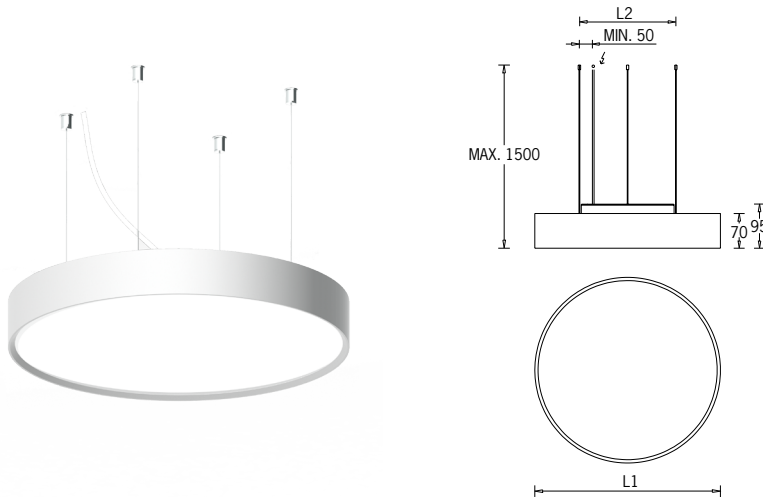

Technical amendments reserved.

Malmo 4 RGBW DMX

Pendant Direct luminaires

Project :	Location :	Type :	Quantity :
Note :			

Luminaire Structure

Circular recessed, surface and pendant luminaire family Stylish luminaires providing simultaneous soft ambient lighting and interior design statement.