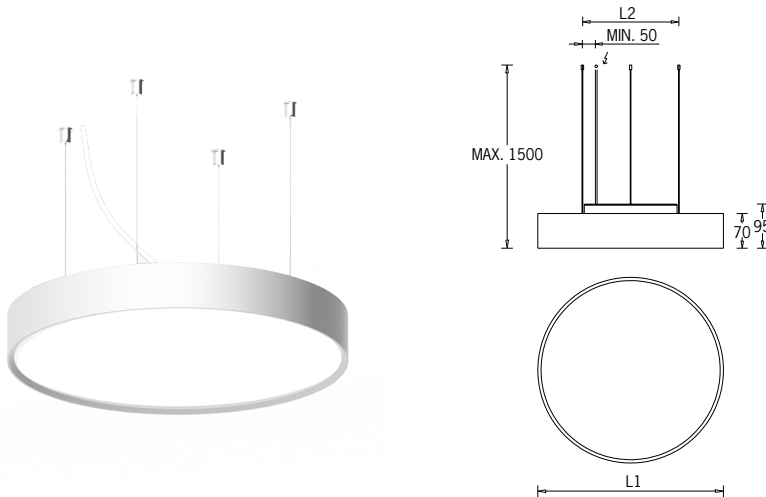

Malmo 4 RGBW Wireless Bluetooth Pendant Direct luminaires

Project :	Location :	Type :	Quantity :
Note :			

Luminaire Structure

Circular recessed, surface and pendant luminaire family Stylish luminaires providing simultaneous soft ambient lighting and interior design statement.

Light Symbol

Direct pendant light

Ordering guide sample

MAL-90004	- O -	RGBW40	- A80981	Diffuser for light output control	Colour Temperature
	Diffuser	Colour	Accessory 1	0 - Opal diffuser UGR <19	W40 - Neutral white 4000K
				P - Micro-prismatic UGR <13	RGBW

Optional diffuser

Product Code

Model No.	No. LED		System Power W	Lumen lm	Colour	EEC	Dimension		Remote Driver	Weight kg		
	UP	DOWN					L1	L2				
PENDANT · DIRECT · RGBW WIRELESS BLUETOOTH · OPAL DIFFUSER												
MAL-90004	- O -	RGBW	-	672 LED	34	909	RGBW40	A++	300	235	✓	1.7
MAL-90014	- O -	RGBW	-	1104 LED	55	1494	RGBW40	A++	390	235	✓	2.6
MAL-90024	- O -	RGBW	-	1728 LED	54	2338	RGBW40	A++	490	310	✓	3.8
MAL-90034	- O -	RGBW	-	2496 LED	78	3377	RGBW40	A++	580	400	✓	5.2
MAL-90044	- O -	RGBW	-	7488 LED	234	7077	RGBW40	A++	980	720	✓	12.8
MAL-90054	- O -	RGBW	-	10944 LED	329	10344	RGBW40	A++	1180	900	✓	17.9
PENDANT · DIRECT · RGBW WIRELESS BLUETOOTH · MICRO-PRISMATIC DIFFUSER												
MAL-90004	- P -	RGBW	-	672 LED	34	775	RGBW40	A++	300	235	✓	1.7
MAL-90014	- P -	RGBW	-	1104 LED	55	1274	RGBW40	A++	390	235	✓	2.6
MAL-90024	- P -	RGBW	-	1728 LED	54	1993	RGBW40	A++	490	310	✓	3.8
MAL-90034	- P -	RGBW	-	2496 LED	78	2879	RGBW40	A++	580	400	✓	5.2
MAL-90044	- P -	RGBW	-	7488 LED	234	6033	RGBW40	A++	980	720	✓	12.8
MAL-90054	- P -	RGBW	-	10944 LED	329	8818	RGBW40	A++	1180	900	✓	17.9

Colour Temperature

RGBW40

Accessory For Wireless Bluetooth

Accessory

Colour Code

- 01	- 03	- 05	
Black RAL 9011	White RAL 9003	Matt Silver RAL 9006	RESET

HEADQUARTERS EUROPE

Ligman Europe s.r.o.
VGP Park Ústí nad Labem, P2 | Přestanov 120 | 40317 Přestanov |
Czech Republic | Tel. +420 477 07 1500 | sales.cz@ligman.com
www.ligman.com

HEADQUARTERS THAILAND

Ligman Lighting Co., Ltd.
17/2 | Moo 4 | Monthong | Bangnampreaw | Chachoengsao 24150 |
Thailand | Tel: +66 (2) 7339140 | info@ligman.com

Ligman Ltd.
Victory Way | Crossways | Dartford DA2 6QD |
United Kingdom | Tel +66 2 733 9140 | Fax +66 2 733 9153 |
sales.uk@ligman.com

Technical amendments reserved.