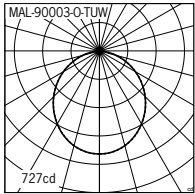

Malmo 4 Tunable White

Pendant Direct luminaires

Project :	Location :	Type :	Quantity :
Note :			

Photometric

* Installation manual available online at www.ligman.com.

HEADQUARTERS EUROPE

Ligman Europe s.r.o.
VGP Park Ústí nad Labem, P2 | Přestanov 120 | 40317 Přestanov |
Czech Republic | Tel. +420 477 07 1500 | sales.cz@ligman.com
www.ligman.com

HEADQUARTERS THAILAND

Ligman Lighting Co.,Ltd.
17/2 | Moo 4 | Monthong | Bangnampreaw | Chachoengsao 24150 |
Thailand | Tel : +66 (2) 7339140 | info@ligman.com

Ligman Ltd.
Victory Way | Crossways | Dartford DA2 6QD |
United Kingdom | Tel +66 2 733 9140 | Fax +66 2 733 9153 |
sales.uk@ligman.com

Technical amendments reserved.