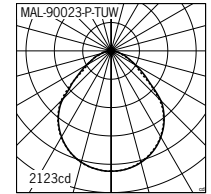

Malmo 4 Tunable White

Pendant Direct luminaires

Project :	Location :	Type :	Quantity :
Note :			

Photometric

* Installation manual available online at www.ligman.com.

HEADQUARTERS EUROPE

Ligman Europe s.r.o.
VGP Park Ústí nad Labem, P2 | Přestanov 120 | 40317 Přestanov |
Czech Republic | Tel. +420 477 07 1500 | sales.cz@ligman.com
www.ligman.com

HEADQUARTERS THAILAND

Ligman Lighting Co.,Ltd.
17/2 | Moo 4 | Monthong | Bangnampreaw | Chachoengsao 24150 |
Thailand | Tel : +66 (2) 7339140 | info@ligman.com

Ligman Ltd.
Victory Way | Crossways | Dartford DA2 6QD |
United Kingdom | Tel +66 2 733 9140 | Fax +66 2 733 9153 |
sales.uk@ligman.com

Technical amendments reserved.