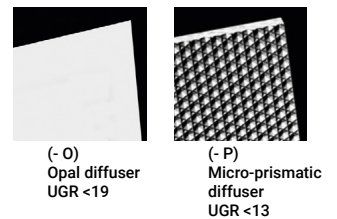

Optional diffuser

Dimming Type

ND   DI   DA