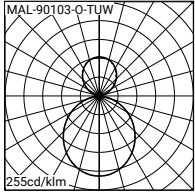

Technical amendments reserved.

Malmo 4 Tunable White

Pendant Direct-Indirect luminaires

Project :	Location :	Type :	Quantity :
Note :			

Photometric

* Installation manual available online at www.ligman.com.
 • Luminous flux and system power are rated from absolute photometry according to LM-79-08 standard for LED luminaire.
 • Photometric diagram for standard non-accessory, please consult the factory in case accessory option.