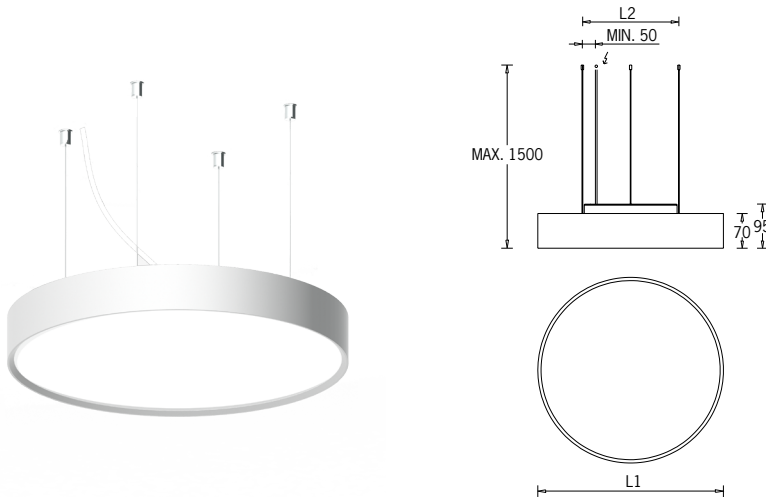

Malmo 4 RGBW DMX

Pendant Direct-Indirect luminaires

Project :	Location :	Type :	Quantity :
Note :			

Luminaire Structure

Circular recessed, surface and pendant luminaire family Stylish luminaires providing simultaneous soft ambient lighting and interior design statement.

Light Symbol

Direct - indirect pendant light

Ordering guide sample

MAL-90105	- O -	RGBW40	- A8Q981	Diffuser for light output control	Colour Temperature
	Diffuser	Colour	Accessory 1	0 - Opal diffuser UGR <19	W40 - Neutral white 4000K
				P - Micro-prismatic UGR < 13	RGBW

Product Code

Model No.		No. LED		System Power W	Lumen lm	Colour	EEC	Dimension		Remote Driver	Weight kg
		UP	DOWN					L1	L2		
PENDANT · DIRECT-INDIRECT · RGBW DMX · OPAL DIFFUSER											
MAL-90105	- O - RGBW	96 LED	672 LED	48	1212	RGBW40	A++	300	235	✓	1.9
MAL-90115	- O - RGBW	128 LED	1104 LED	74	1532	RGBW40	A++	390	235	✓	3.0
MAL-90125	- O - RGBW	160 LED	1728 LED	78	2211	RGBW40	A++	490	310	✓	4.2
MAL-90135	- O - RGBW	224 LED	2496 LED	112	3870	RGBW40	A++	580	400	✓	5.6
MAL-90145	- O - RGBW	588 LED	7488 LED	308	9388	RGBW40	A++	980	720	✓	13.9
MAL-90155	- O - RGBW	864 LED	5472 LED	396	13721	RGBW40	A++	1180	900	✓	20.6
PENDANT · DIRECT-INDIRECT · RGBW DMX · MICRO-PRISMATIC DIFFUSER											
MAL-90105	- P - RGBW	96 LED	672 LED	48	1033	RGBW40	A++	300	235	✓	1.9
MAL-90115	- P - RGBW	128 LED	1104 LED	74	1306	RGBW40	A++	390	235	✓	3.0
MAL-90125	- P - RGBW	160 LED	1728 LED	78	1885	RGBW40	A++	490	310	✓	4.2
MAL-90135	- P - RGBW	224 LED	2496 LED	112	3299	RGBW40	A++	580	400	✓	5.6
MAL-90145	- P - RGBW	588 LED	7488 LED	308	8003	RGBW40	A++	980	720	✓	13.9
MAL-90155	- P - RGBW	864 LED	5472 LED	396	11697	RGBW40	A++	1180	900	✓	20.6

Optional diffuser

Colour Temperature

RGBW40

DMX Accessory

Accessory

Colour Code

- 01	- 03	- 05	
Black RAL 9011	White RAL 9003	Matt Silver RAL 9006	RESET

HEADQUARTERS EUROPE

Ligman Europe s.r.o.
VGP Park Usti nad Labem, P2 | Přestanov 120 | 40317 Přestanov | Czech Republic | Tel. +420 477 07 1500 | sales.cz@ligman.com
www.ligman.com

HEADQUARTERS THAILAND

Ligman Lighting Co., Ltd.
17/2 | Moo 4 | Monthong | Bangnampreaw | Chachoengsao 24150 | Thailand | Tel: +66 (2) 7339140 | info@ligman.com

Ligman Ltd.
Victory Way | Crossways | Dartford DA2 6QD | United Kingdom | Tel +66 2 733 9140 | Fax +66 2 733 9153 | sales.uk@ligman.com

Technical amendments reserved.