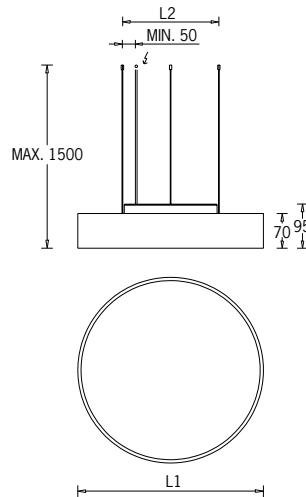

Malmo 4 RGBW Wireless Bluetooth Pendant Direct-Indirect luminaires

Project :	Location :	Type :	Quantity :
Note :			

Luminaire Structure

Circular recessed, surface and pendant luminaire family Stylish luminaires providing simultaneous soft ambient lighting and interior design statement.

Light Symbol

Direct - indirect
pendant light

Ordering guide sample

MAL-90104	- O -	RGBW40	- A80981	Diffuser for light output control O - Opal diffuser UGR <19 P - Micro-prismatic UGR <13	Colour Temperature W40 - Neutral white 4000K RGBW
	Diffuser	Colour	Accessory 1		

Optional diffuser

Product Code

Model No.	No. LED		System Power W	Lumen lm	Colour	EEC	Dimension		Remote Driver	Weight kg
	UP	DOWN					L1	L2		

PENDANT · DIRECT-INDIRECT · RGBW WIRELESS BLUETOOTH · OPAL DIFFUSER

MAL-90104	- O -	RGBW	96 LED	672 LED	48	1212	RGBW40	A++	300	235	✓	1.9
MAL-90114	- O -	RGBW	128 LED	1104 LED	74	1532	RGBW40	A++	390	235	✓	3.0
MAL-90124	- O -	RGBW	160 LED	1728 LED	78	2211	RGBW40	A++	490	310	✓	4.2
MAL-90134	- O -	RGBW	224 LED	2496 LED	112	3870	RGBW40	A++	580	400	✓	5.6
MAL-90144	- O -	RGBW	588 LED	7488 LED	308	9388	RGBW40	A++	980	720	✓	13.9
MAL-90154	- O -	RGBW	864 LED	5472 LED	396	13721	RGBW40	A++	1180	900	✓	20.6

PENDANT · DIRECT-INDIRECT · RGBW WIRELESS BLUETOOTH · MICRO-PRISMATIC DIFFUSER

MAL-90104	- P -	RGBW	96 LED	672 LED	48	1033	RGBW40	A++	300	235	✓	1.9
MAL-90114	- P -	RGBW	128 LED	1104 LED	74	1306	RGBW40	A++	390	235	✓	3.0
MAL-90124	- P -	RGBW	160 LED	1728 LED	78	1885	RGBW40	A++	490	310	✓	4.2
MAL-90134	- P -	RGBW	224 LED	2496 LED	112	3299	RGBW40	A++	580	400	✓	5.6
MAL-90144	- P -	RGBW	588 LED	7488 LED	308	8003	RGBW40	A++	980	720	✓	13.9
MAL-90154	- P -	RGBW	864 LED	5472 LED	396	11697	RGBW40	A++	1180	900	✓	20.6

Colour Temperature

RGBW40

Accessory For Wireless Bluetooth

Accessory

Colour Code

- 01	- 03	- 05	
Black RAL 9011	White RAL 9003	Matt Silver RAL 9006	RESET

HEADQUARTERS EUROPE

Ligman Europe s.r.o.
VGP Park Usti nad Labem, P2 | Přestanov 120 | 40317 Přestanov |
Czech Republic | Tel. +420 477 07 1500 | sales.cz@ligman.com
www.ligman.com

HEADQUARTERS THAILAND

Ligman Lighting Co., Ltd.
17/2 | Moo 4 | Monthong | Bangnampreaw | Chachoengsao 24150 |
Thailand | Tel: +66 (2) 7339140 | info@ligman.com

Ligman Ltd.

Victory Way | Crossways | Dartford DA2 6QD |
United Kingdom | Tel +66 2 733 9140 | Fax +66 2 733 9153 |
sales.uk@ligman.com

Technical amendments reserved.