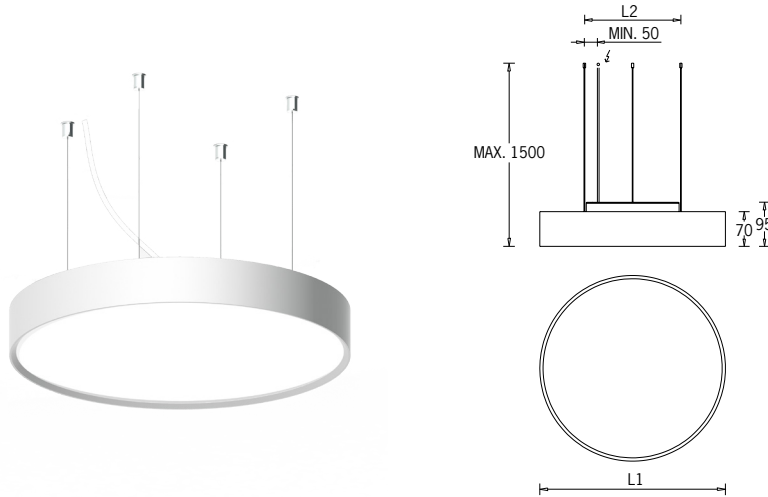

Technical amendments reserved.

Malmo 4 Dimming Type

Pendant Direct-Indirect luminaires

Project :	Location :	Type :	Quantity :
Note :			

Luminaire Structure

Circular recessed, surface and pendant luminaire family Stylish luminaires providing simultaneous soft ambient lighting and interior design statement.