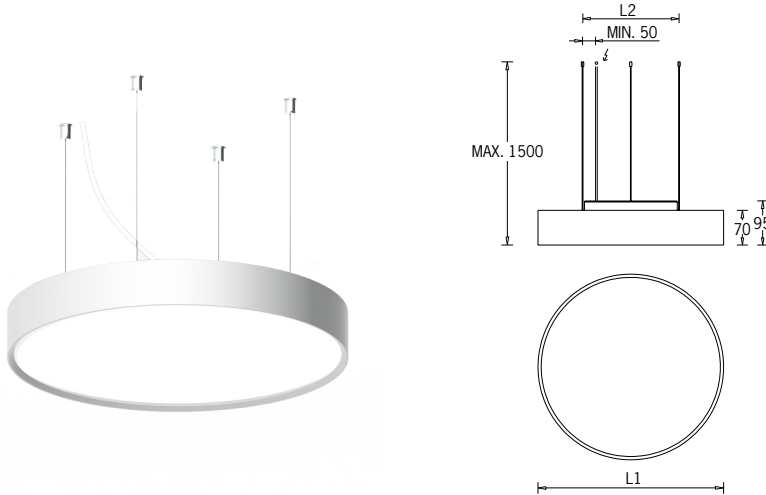

Malmo 4 Dimming Type

Pendant Direct luminaires

Project :	Location :	Type :	Quantity :
Note :			

Luminaire Structure

Circular recessed, surface and pendant luminaire family Stylish luminaires providing simultaneous soft ambient lighting and interior design statement.