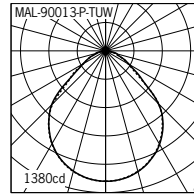

Malmo 4 Tunable White

Pendant Direct luminaires

Project :	Location :	Type :	Quantity :
Note :			

Photometric

* Installation manual available online at www.ligman.com.

HEADQUARTERS EUROPE

Ligman Europe s.r.o.
VGP Park Ústí nad Labem, P2 | Přestanov 120 | 40317 Přestanov |
Czech Republic | Tel. +420 477 07 1500 | sales.cz@ligman.com
www.ligman.com

HEADQUARTERS THAILAND

Ligman Lighting Co.,Ltd.
17/2 | Moo 4 | Monthong | Bangnampreaw | Chachoengsao 24150 |
Thailand | Tel : +66 (2) 7339140 | info@ligman.com

Ligman Ltd.
Victory Way | Crossways | Dartford DA2 6QD |
United Kingdom | Tel +66 2 733 9140 | Fax +66 2 733 9153 |
sales.uk@ligman.com

Technical amendments reserved.