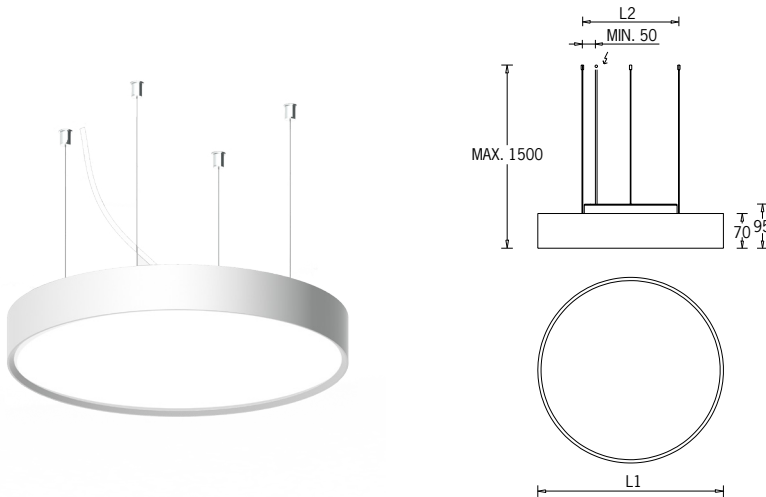

Technical amendments reserved.

Malmo 4 Tunable White

Pendant Direct-Indirect luminaires

Project :	Location :	Type :	Quantity :
Note :			

Luminaire Structure

Circular recessed, surface and pendant luminaire family Stylish luminaires providing simultaneous soft ambient lighting and interior design statement.