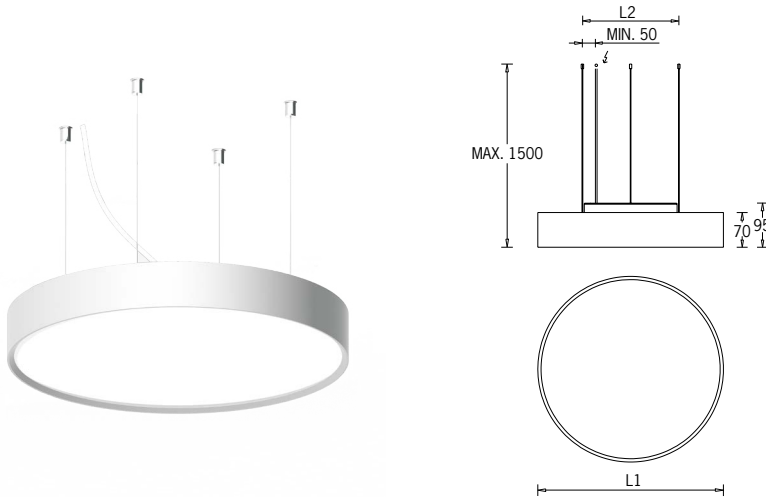

Technical amendments reserved.

Malmo 4 Tunable White

Pendant Direct luminaires

Project :	Location :	Type :	Quantity :
Note :			

Luminaire Structure

Circular recessed, surface and pendant luminaire family Stylish luminaires providing simultaneous soft ambient lighting and interior design statement.