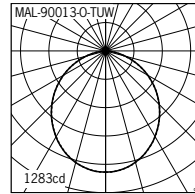

Malmo 4 Tunable White

Pendant Direct luminaires

Project :	Location :	Type :	Quantity :
Note :			

Photometric

* Installation manual available online at www.ligman.com.

HEADQUARTERS EUROPE

Ligman Europe s.r.o.
VGP Park Ústí nad Labem, P2 | Přestanov 120 | 40317 Přestanov |
Czech Republic | Tel. +420 477 07 1500 | sales.cz@ligman.com
www.ligman.com

HEADQUARTERS THAILAND

Ligman Lighting Co.,Ltd.
17/2 | Moo 4 | Monthong | Bangnampreaw | Chachoengsao 24150 |
Thailand | Tel : +66 (2) 7339140 | info@ligman.com

Ligman Ltd.
Victory Way | Crossways | Dartford DA2 6QD |
United Kingdom | Tel +66 2 733 9140 | Fax +66 2 733 9153 |
sales.uk@ligman.com

Technical amendments reserved.